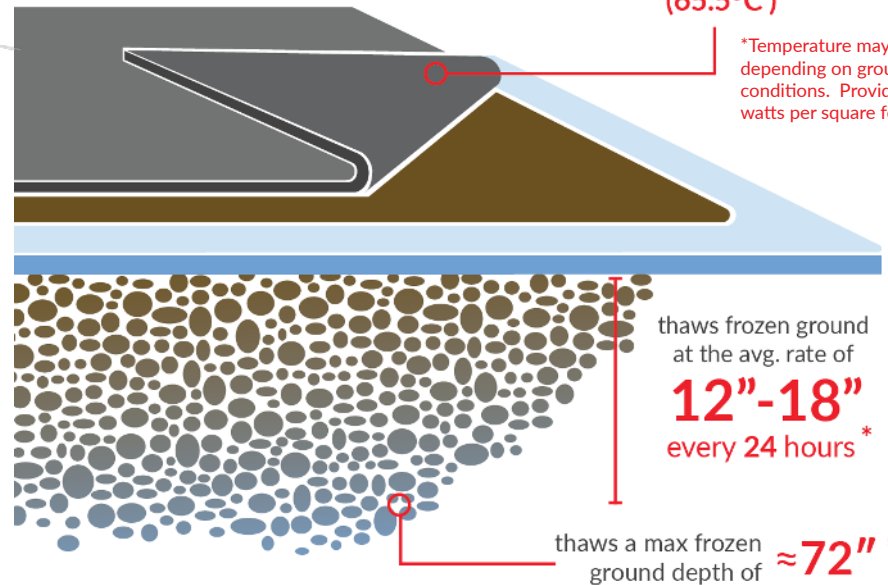

**HOT**

High watt density thaws frozen ground

**QUICK**

Quickly remove frost prior to concrete pour

**MELT**

Melt snow and ice from roofs, walkways, and construction areas

**EASY TO USE**

Easily installed and removed

**CONTROL**

Provides higher heat control when combined with a thermostatic controller

**SAVE**

Saves time, money, and labor

# Ground Thawing Blankets

heats up to **150°F**  
(65.5°C)

\*Temperature may vary depending on ground conditions. Provides 36 watts per square foot.

thaws frozen ground at the avg. rate of **12"-18"** every 24 hours \*

thaws a max frozen ground depth of **≈72"** \*

\* results depend on ground composition and ambient conditions