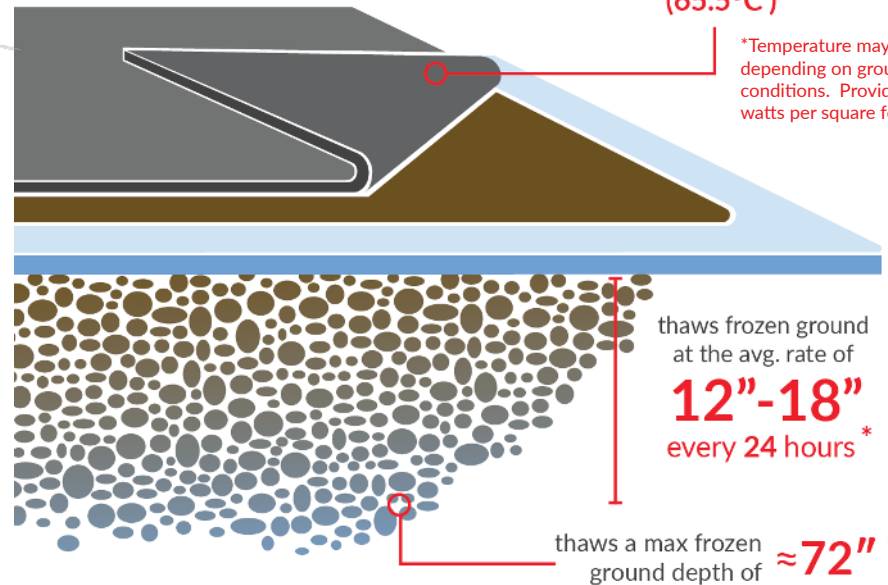

**HOT**

High watt density thaws frozen ground

**QUICK**

Quickly remove frost prior to concrete pour

**MELT**

Melt snow and ice from roofs, walkways, and construction areas

**EASY TO USE**

Easily installed and removed

**CONTROL**

Provides higher heat control when combined with a thermostatic controller

**SAVE**

Saves time, money, and labor

# Ground Thawing Blankets

heats up to **150°F**  
(65.5°C)

\*Temperature may vary depending on ground conditions. Provides 36 watts per square foot.

thaws frozen ground at the avg. rate of **12"-18"** every 24 hours \*

thaws a max frozen ground depth of **≈72" \***

\* results depend on ground composition and ambient conditions